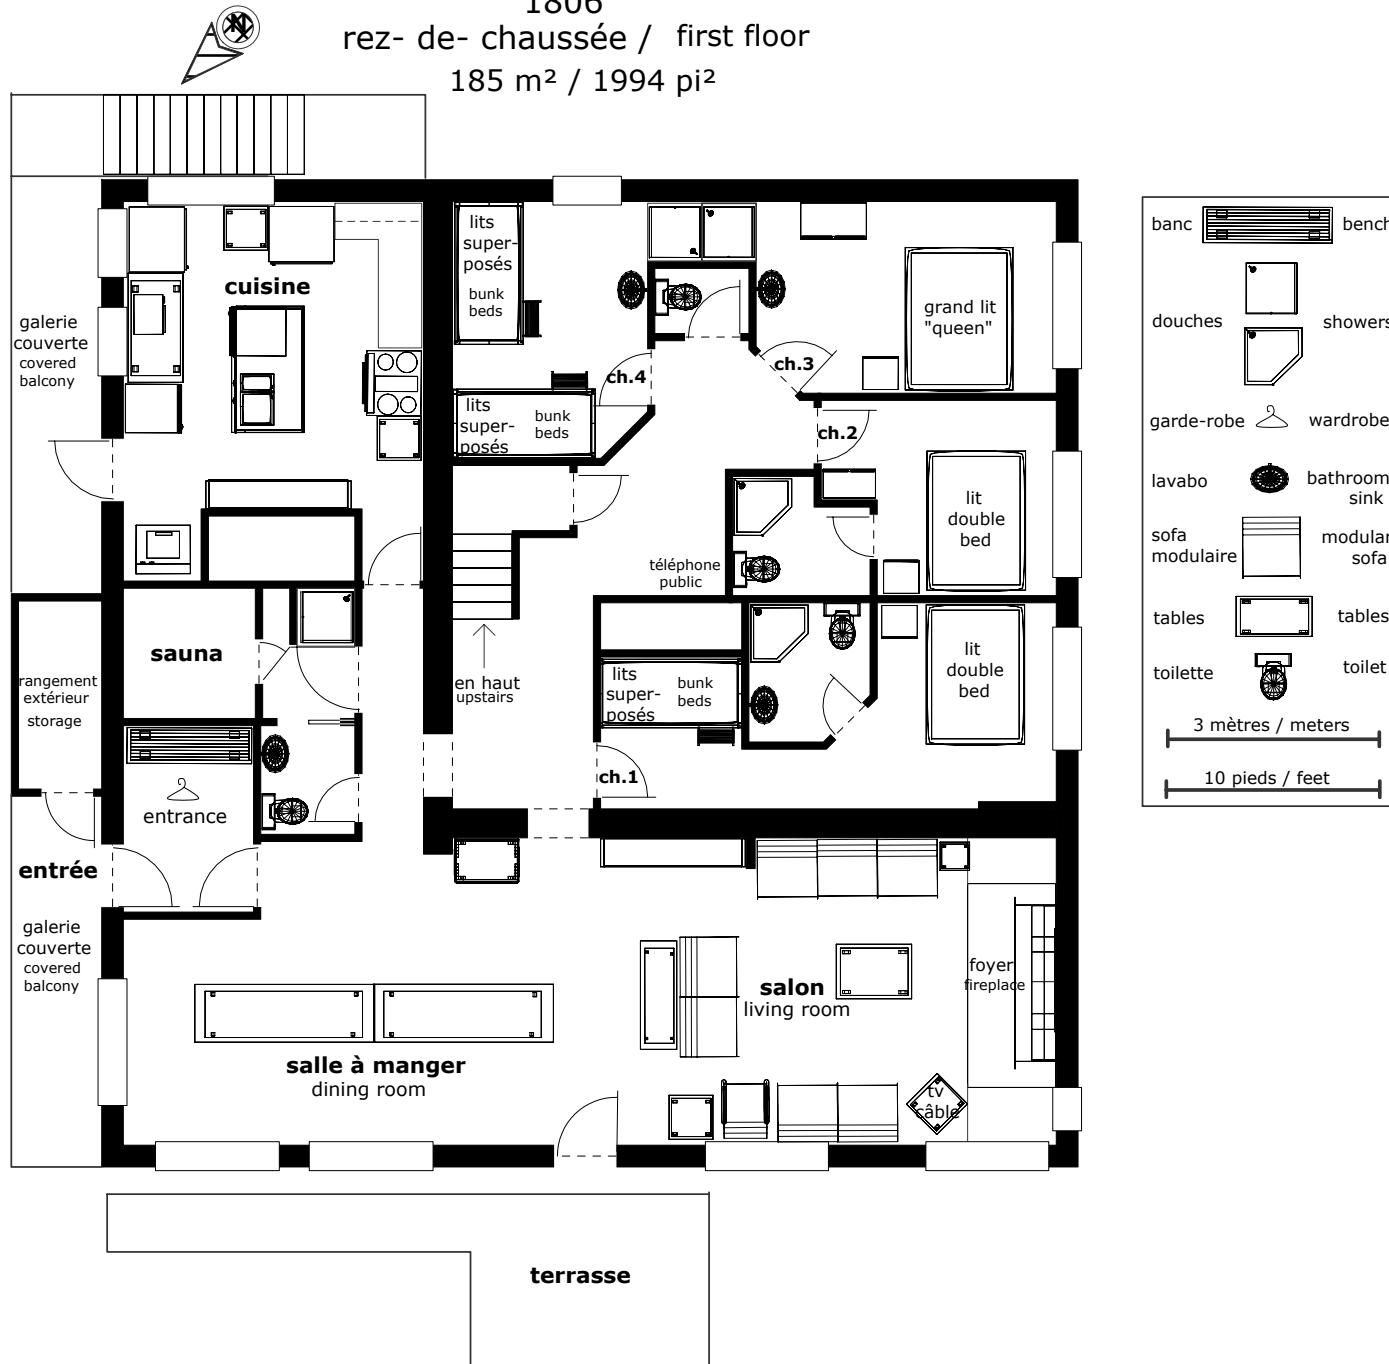

L'Auberge / the Inn

1806

rez- de- chaussée / first floor

185 m² / 1994 pi²

Avenue Royale