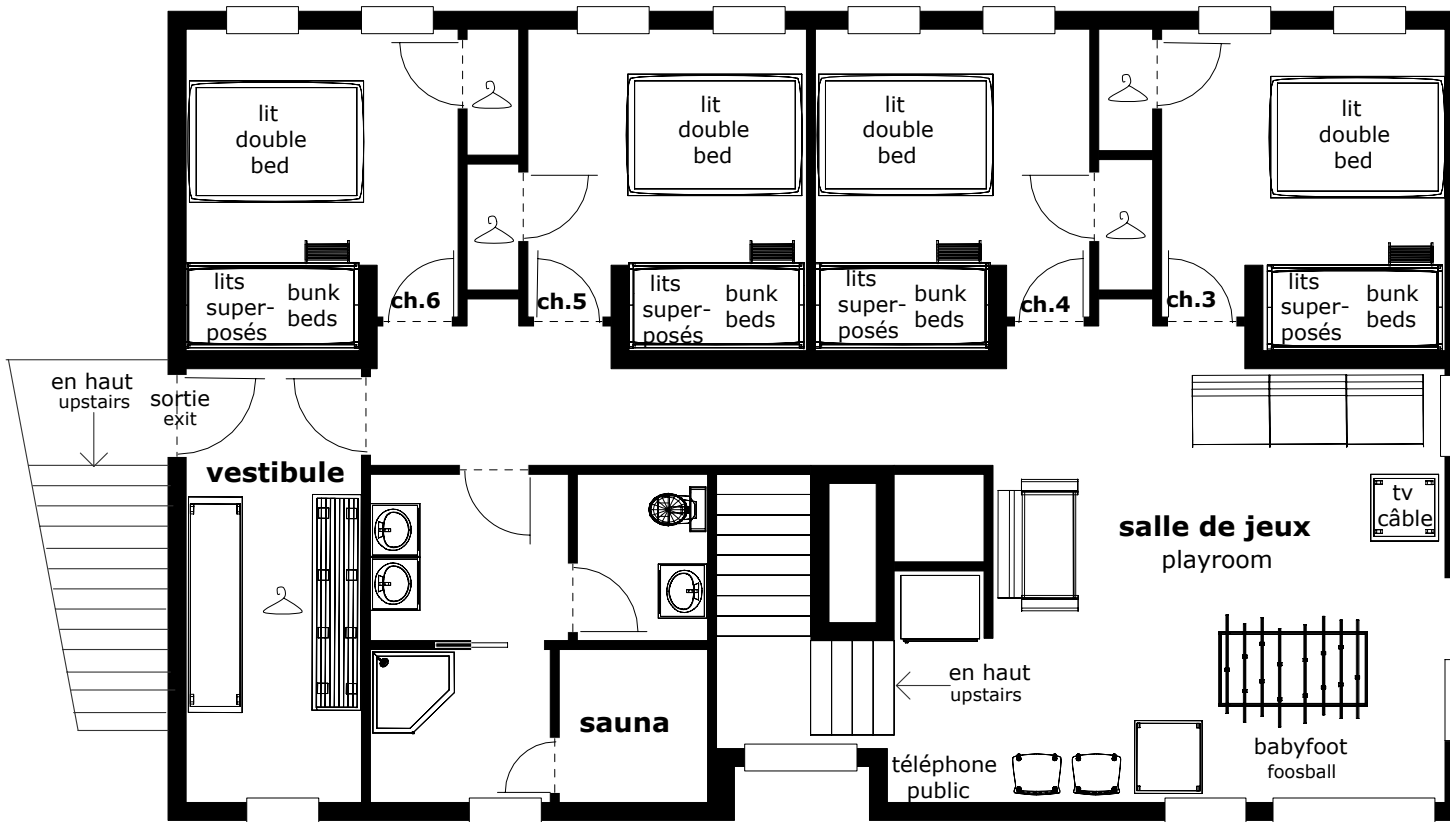

La petite grange / The small barn

1807

demi sous-sol / basement

126 m² / 1358 pi²

| | | |
|-----------------------|--|---------------|
| banc | | bench |
| chaise | | chair |
| douche | | shower |
| garde-robe | | wardrobe |
| lavabo | | bathroom sink |
| sofa modulaire | | modular sofa |
| table | | table |
| toilette | | toilet |
| 3 mètres / meters | | |
| 10 pieds / feet | | |

La petite grange / The small barn

1807

rez-de-chaussée / first floor

123 m² / 1330 pi²

Avenue Royale

| | | |
|----------------|--|---------------|
| banc | | bench |
| chaise | | chair |
| douche | | shower |
| garde-robe | | wardrobe |
| lavabo | | bathroom sink |
| sofa modulaire | | modular sofa |
| table | | table |
| toilette | | toilet |
| | | |
| | | |