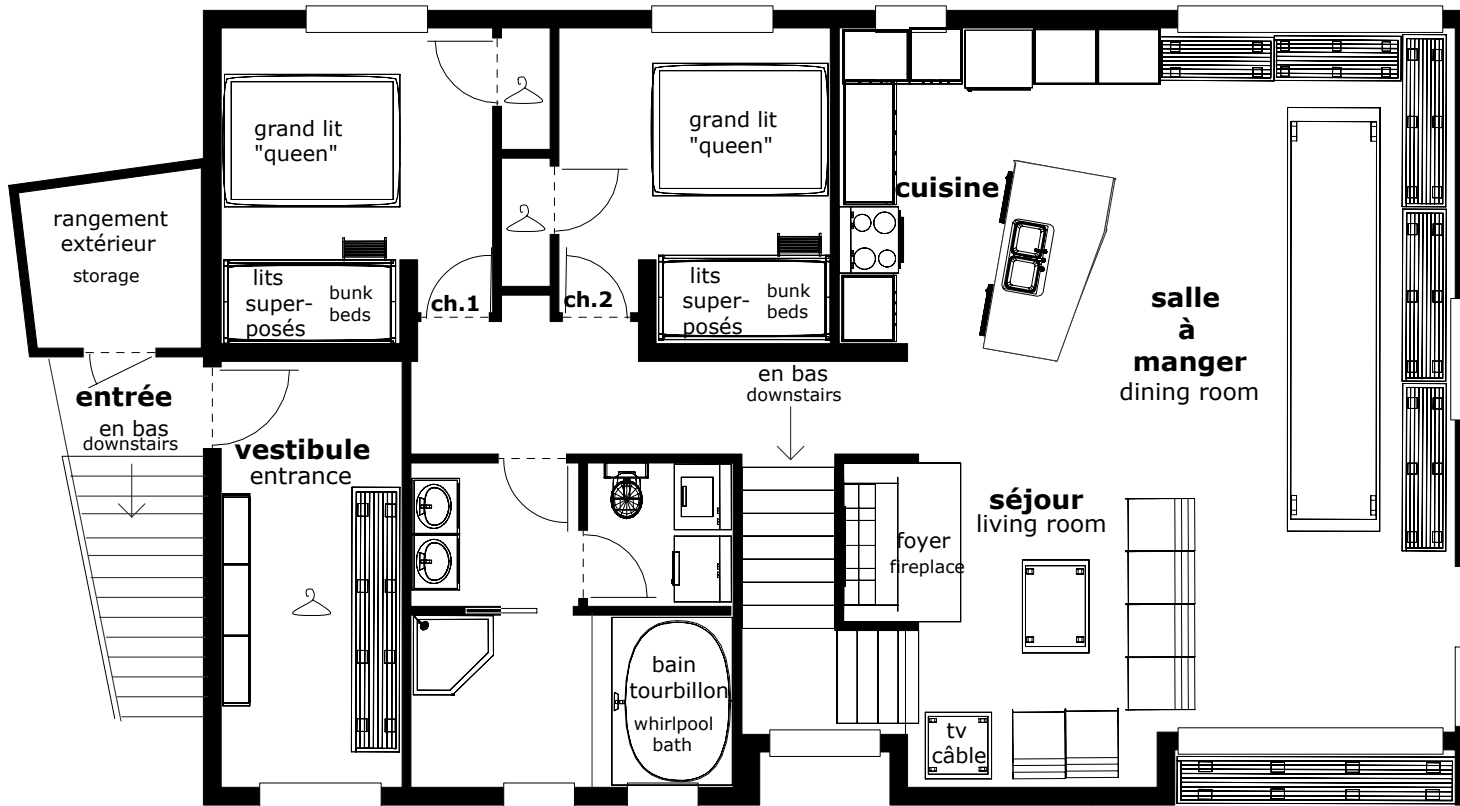

La petite grange / The small barn

1807

demi sous-sol / basement

126 m² / 1358 pi²

| | | |
|-----------------------|--|---------------|
| banc | | bench |
| chaise | | chair |
| douche | | shower |
| garde-robe | | wardrobe |
| lavabo | | bathroom sink |
| sofa modulaire | | modular sofa |
| table | | table |
| toilette | | toilet |
| 3 mètres / meters | | |
| 10 pieds / feet | | |

La petite grange / The small barn

1807

rez-de-chaussée / first floor

123 m² / 1330 pi²

Avenue Royale

| | | |
|----------------|--|---------------|
| banc | | bench |
| chaise | | chair |
| douche | | shower |
| garde-robe | | wardrobe |
| lavabo | | bathroom sink |
| sofa modulaire | | modular sofa |
| table | | table |
| toilette | | toilet |
| | | |
| | | |